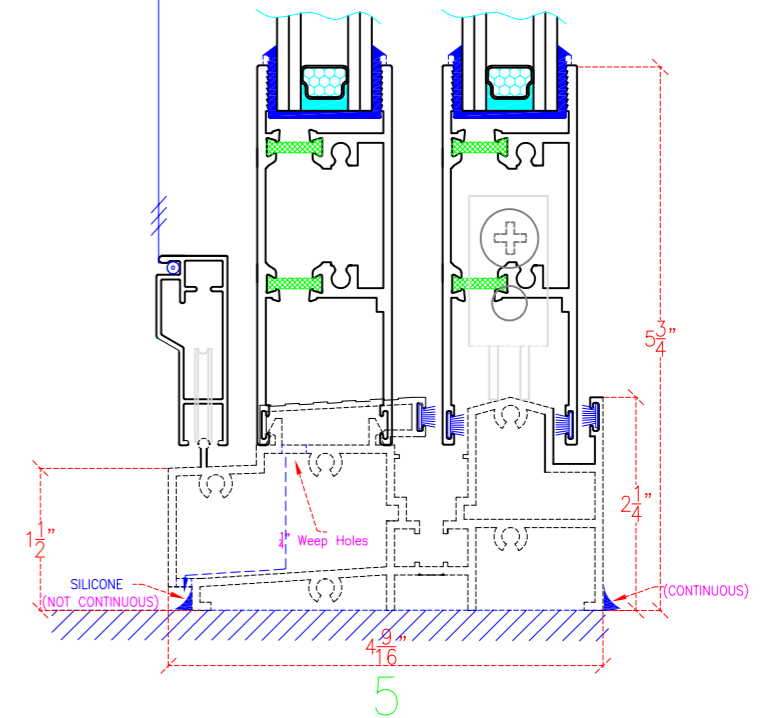

**EXTERIOR VIEW**

EXTERIOR

INTERIOR

**Name:**  
Series PD4300 Patio Single  
Sliding Door

**Date:**

**Drawn By:**  
JL

**Scale:**  
As Shown

71E Industry Court, Deer Park 11729  
Tel: (631) 940-8188  
Fax: (631) 940-8190  
Email: salesctwindows@gmail.com  
ctaluminumnyc.com