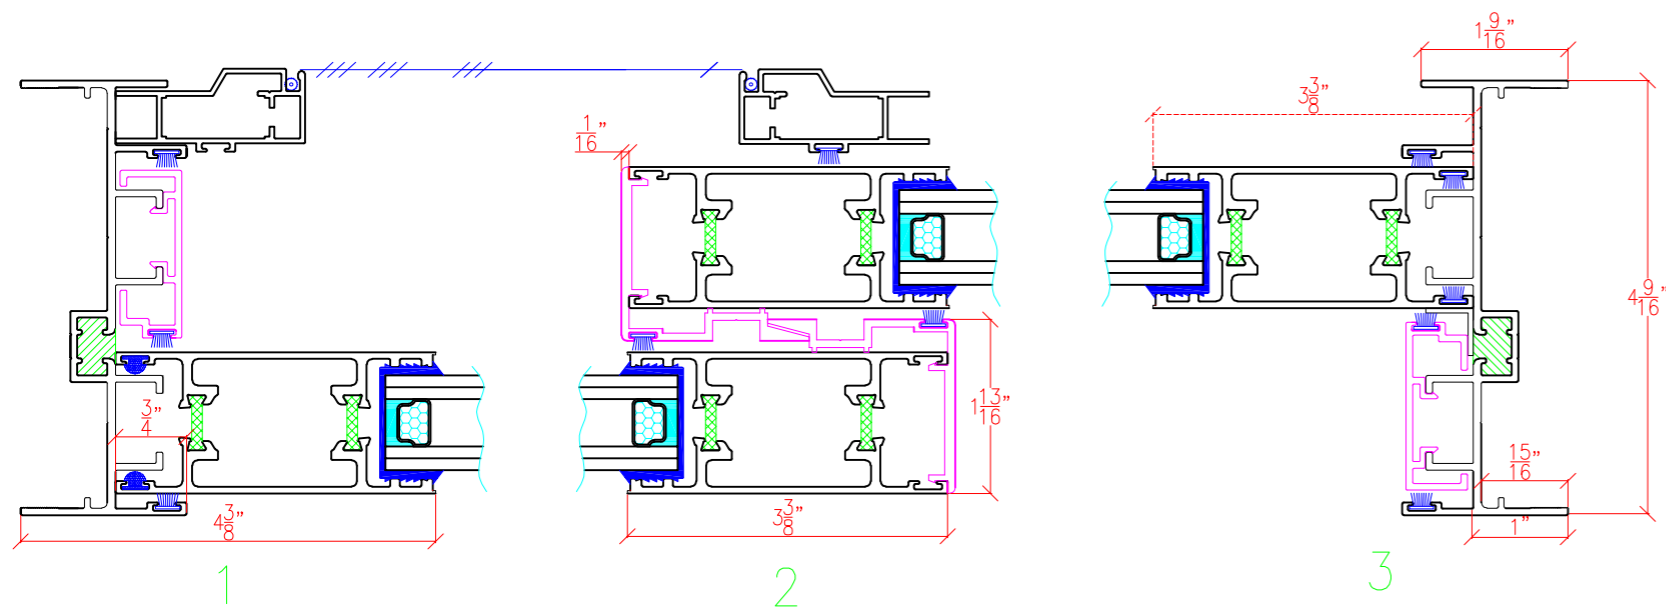

**EXTERIOR VIEW**

EXTERIOR

INTERIOR

**Name:**  
Series PD4300 Patio Single  
Sliding Door

**Date:**

**Drawn By:**  
JL

**Scale:**  
As Shown

71E Industry Court, Deer Park 11729  
Tel: (631) 940-8188  
Fax: (631) 940-8190  
Email: salesctwindows@gmail.com  
ctaluminumnyc.com