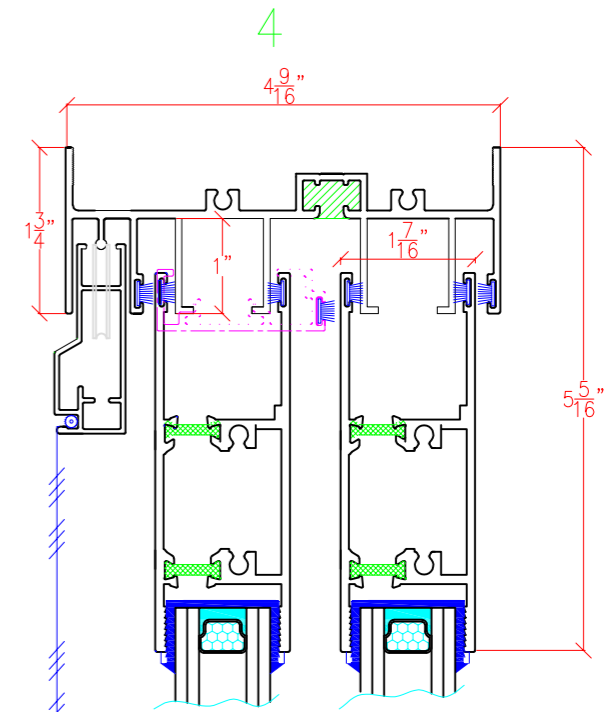

**EXTERIOR VIEW**

EXTERIOR

INTERIOR

**Name:**  
Series PD4300 Patio Single  
Sliding Door

**Date:**

**Drawn By:**  
JL

**Scale:**  
As Shown

71E Industry Court, Deer Park 11729  
Tel: (631) 940-8188  
Fax: (631) 940-8190  
Email: salesctwindows@gmail.com  
ctaluminumnyc.com